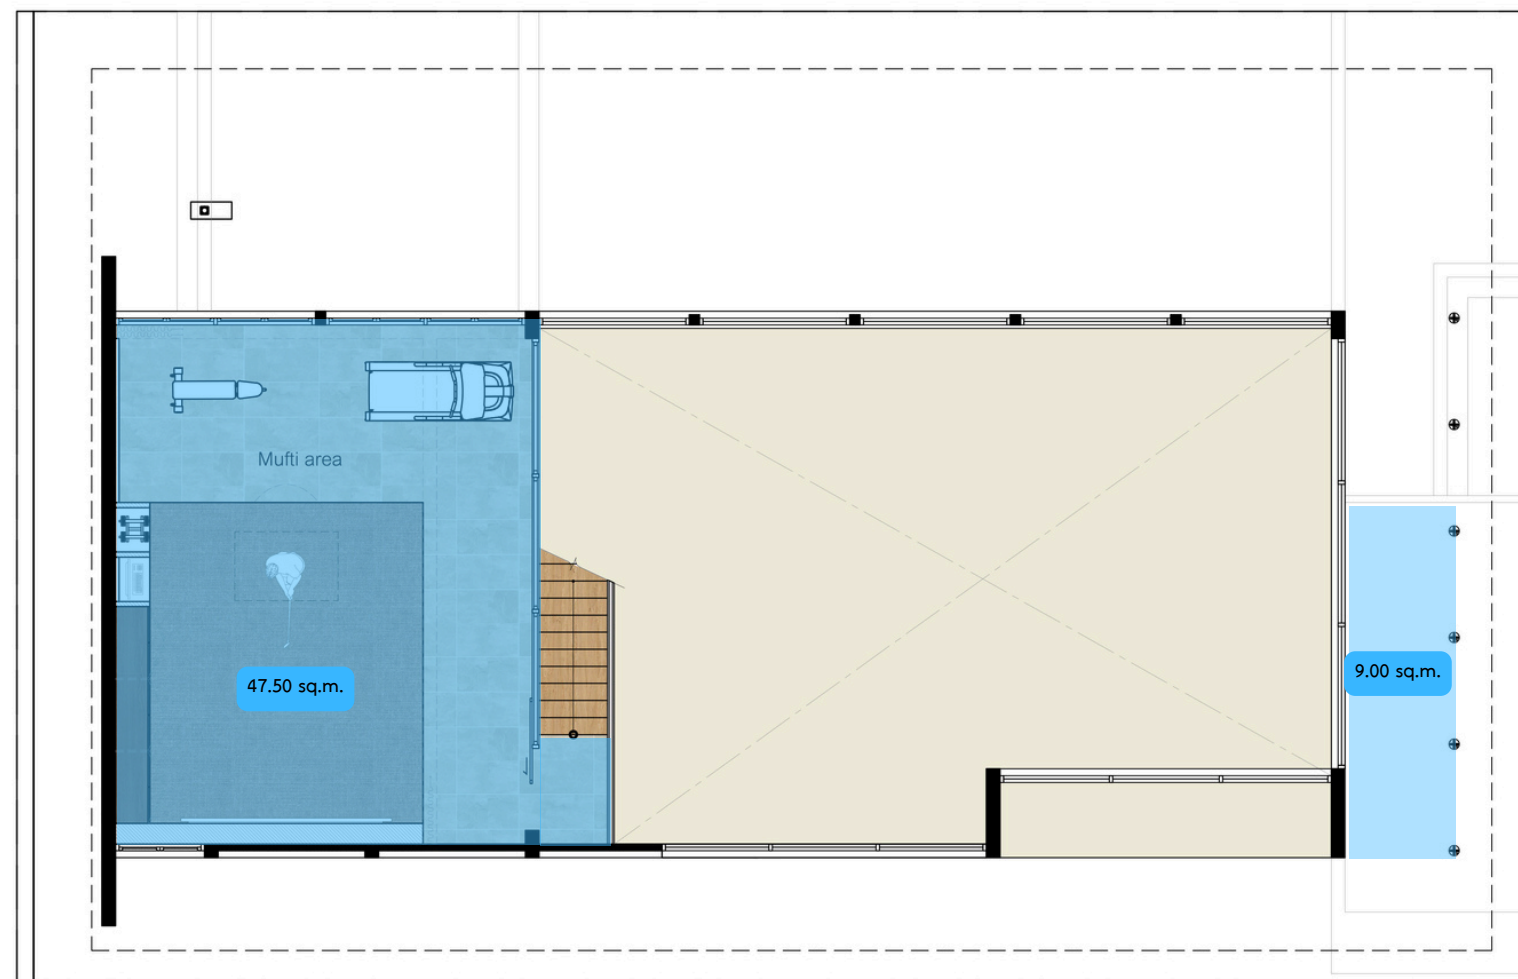

POETRY

----- Space Area -----

พื้นที่อาคาร Poetry

Pearl 528.750 sq.m.

Onyx A 557.450 sq.m.

Onyx B 561.000 sq.m

 POETRY
 ----- Space Area -----
 PEARL

1st
Type M (Pearl)
1:100

467.000 sq.m.

2nd Type M (Pearl)
1:75

2 nd floor plan

52.750 sq.m.

-  528.750 sq.m.
-  140.750 sq.m.

POETRY

----- Space Area -----

PEARL

2 n d f l o o r p l a n

2nd
Type M (Pearl)
1 : 75

 POETRY
 ----- Space Area -----
ONYX-A

 1st
TYPE L (Onyx A)
 Scale 1 : 100

1 st floor plan

 2nd
TYPE L (Onyx A)
 Scale 1 : 100
 Type L

2 nd floor plan

POETRY
 ----- Space Area -----
ONYX-A

18/07/24

N

1 st floor plan

488.65 sq.m.

2 nd floor plan

68.80 sq.m.

 557.45 sq.m.

 102.750 sq.m.