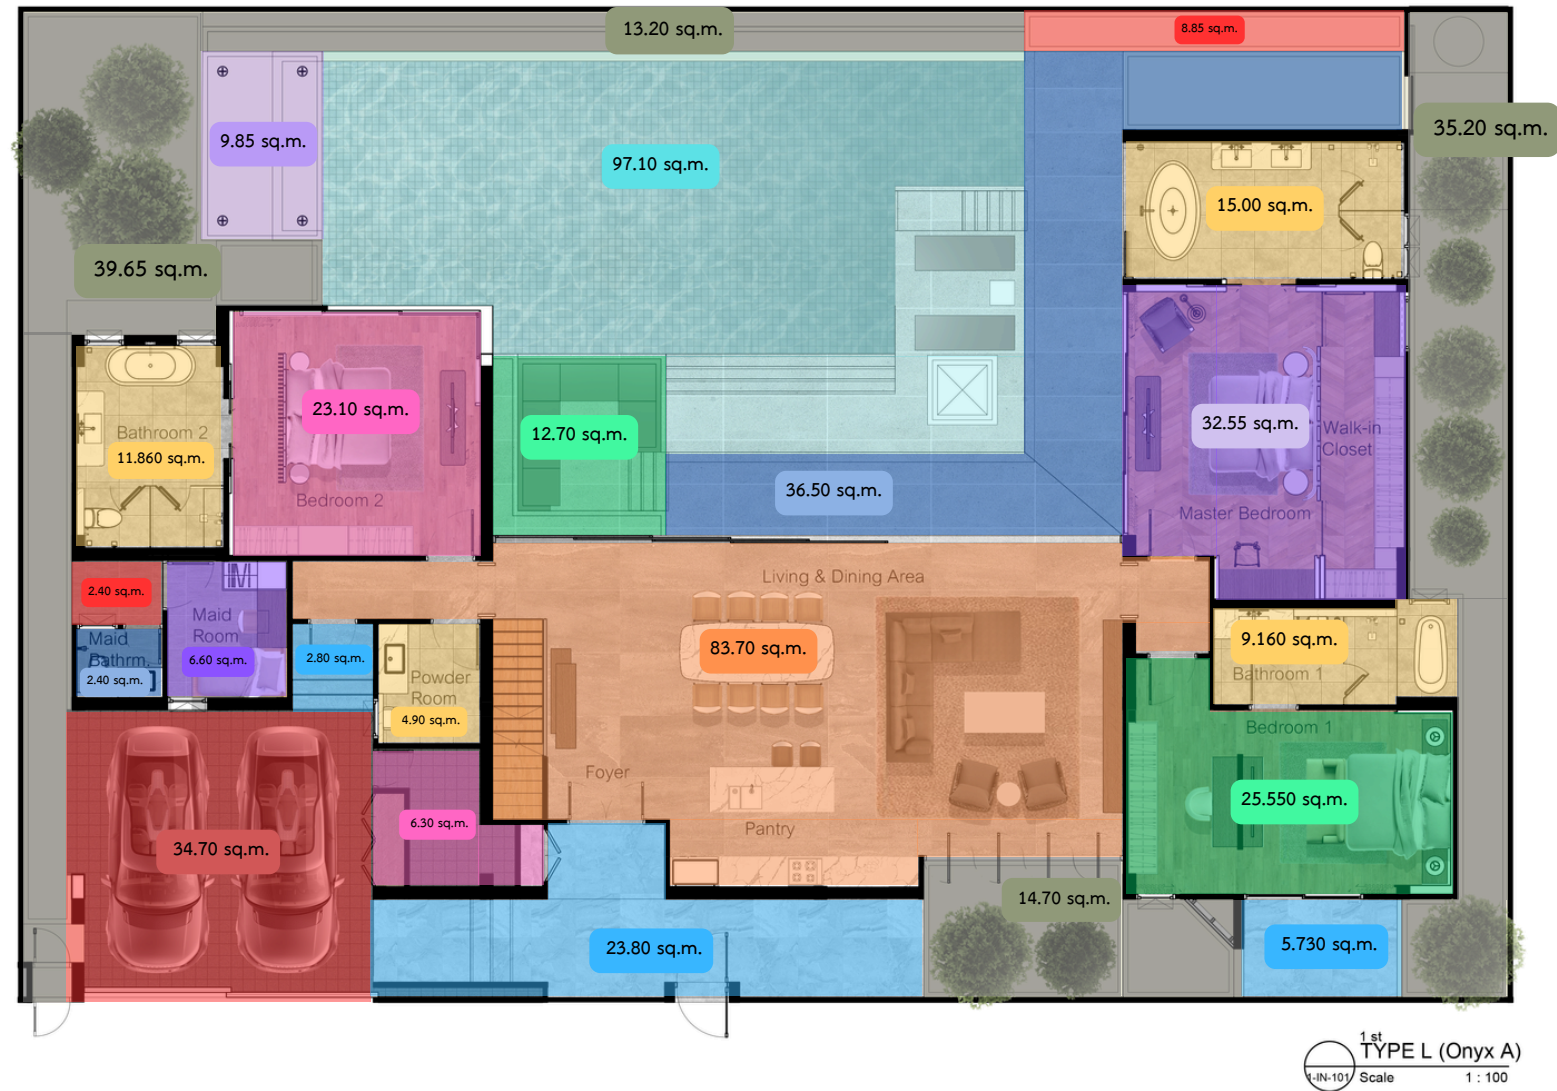

2 n d f l o o r p l a n

2nd
Type M (Pearl)
1 : 75

 POETRY
 ----- Space Area -----
ONYX-A

 1st
TYPE L (Onyx A)
 Scale 1 : 100

1 st floor plan

 2nd
TYPE L (Onyx A)
 Scale 1 : 100
 Type L

2 nd floor plan

POETRY
 ----- Space Area -----
ONYX-A

18/07/24

N

1 st floor plan

488.65 sq.m.

2 nd floor plan

68.80 sq.m.

 557.45 sq.m.

 102.750 sq.m.

POETRY
 ----- Space Area -----
ONYX - A

1st TYPE L (Onyx A)
 Scale 1 : 100

1 s t f l o o r p l a n

POETRY

----- Space Area -----

ONXY - A

2 nd floor plan

2nd
TYPE L (Onyx A)
Scale 1 : 100
Type L

1 st floor plan

492.20 sq.m.

2nd TYPE L (Onyx B)
 Scale 1:100
 Type L

2 nd floor plan

68.80 sq.m.

561.000 sq.m.

97.660 sq.m.

POETRY
 ----- Space Area -----
ONYX - B