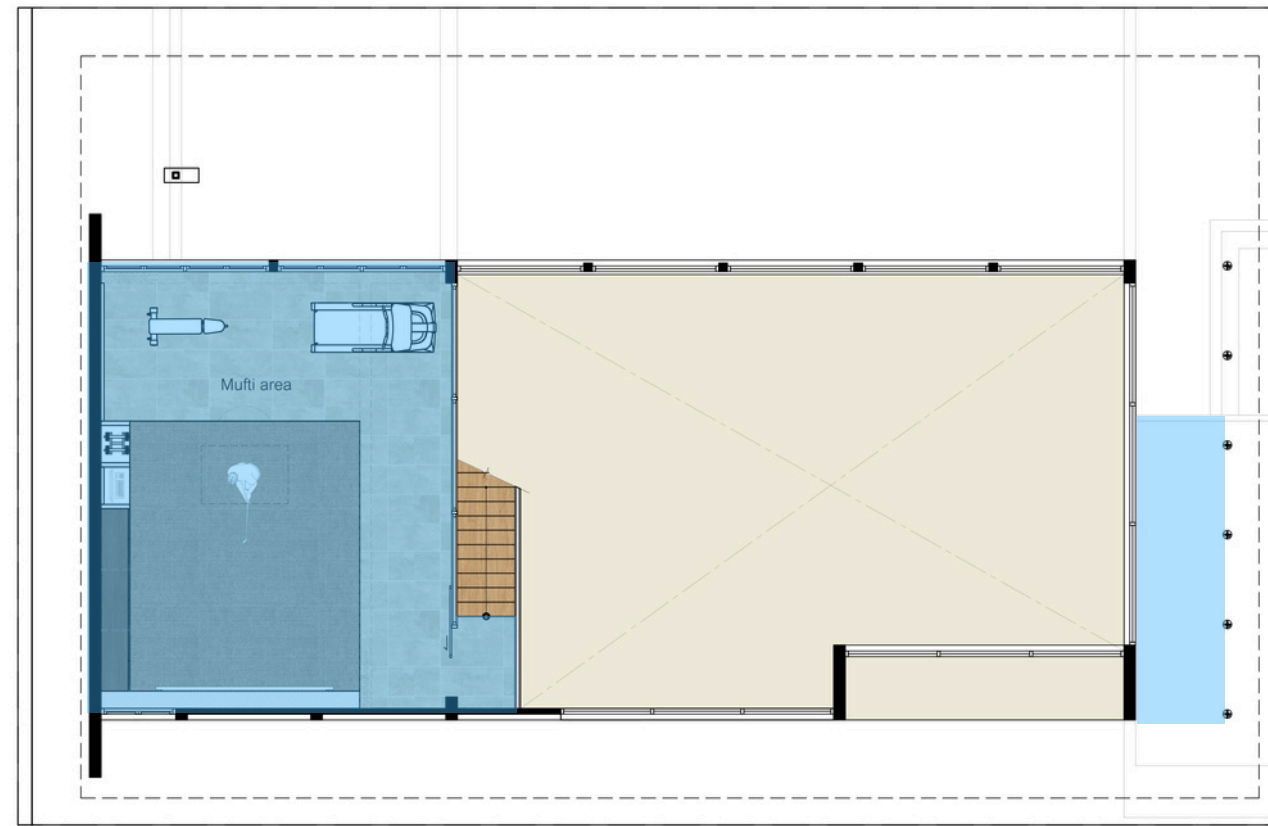

POETRY

----- Space Area -----

พื้นที่อาคาร Poetry

Pearl 528.750 sq.m.

Onyx A 557.450 sq.m.

Onyx B 561.000 sq.m

 POETRY
 ----- Space Area -----
 PEARL

1st
Type M (Pearl)
1:100

1 st floor plan

2nd
Type M (Pearl)
1:75

2 nd floor plan

POETRY
 ----- Space Area -----
PEARL

18/07/24

N

1st Type M (Pearl)
1:100

1 st floor plan

467.000 sq.m.

2nd Type M (Pearl)
1:75

2 nd floor plan

52.750 sq.m.

-  528.750 sq.m.
-  140.750 sq.m.

POETRY

----- Space Area -----

PEARL

18/07/24

N

1 st floor plan

488.65 sq.m.

2 nd floor plan

68.80 sq.m.

 557.45 sq.m.

 102.750 sq.m.