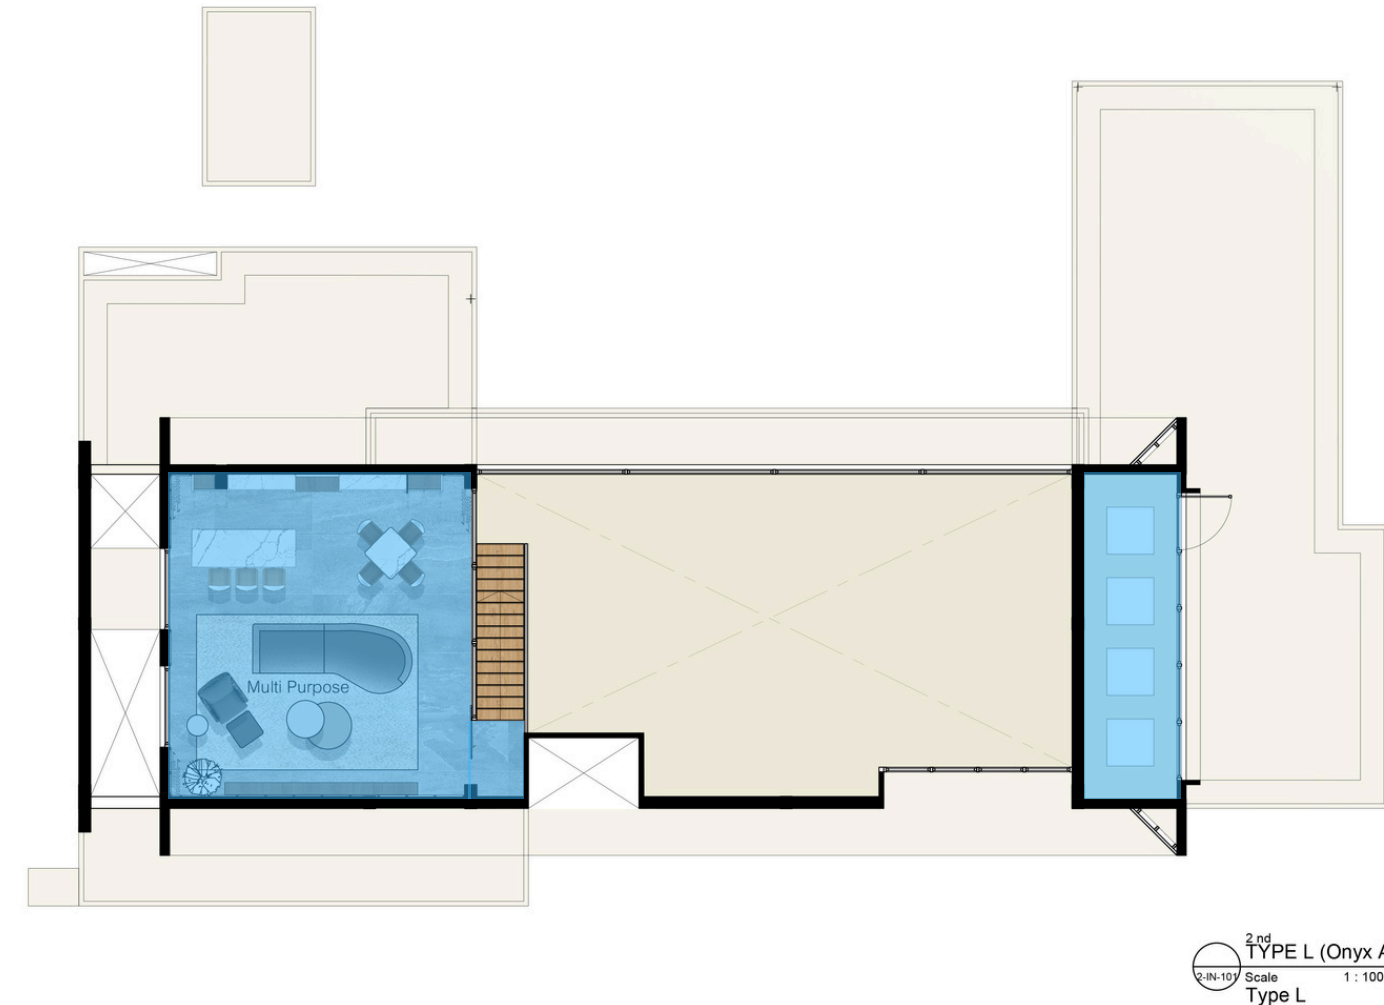

2 n d f l o o r p l a n

2nd
Type M (Pearl)
1 : 75

 POETRY
 ----- Space Area -----
ONYX-A

 1st
TYPE L (Onyx A)
 Scale 1 : 100

1 st floor plan

 2nd
TYPE L (Onyx A)
 Scale 1 : 100
 Type L

2 nd floor plan

POETRY
 ----- Space Area -----
ONYX-A

18/07/24

N

1 st floor plan

488.65 sq.m.

2 nd floor plan

68.80 sq.m.

 557.45 sq.m.

 102.750 sq.m.