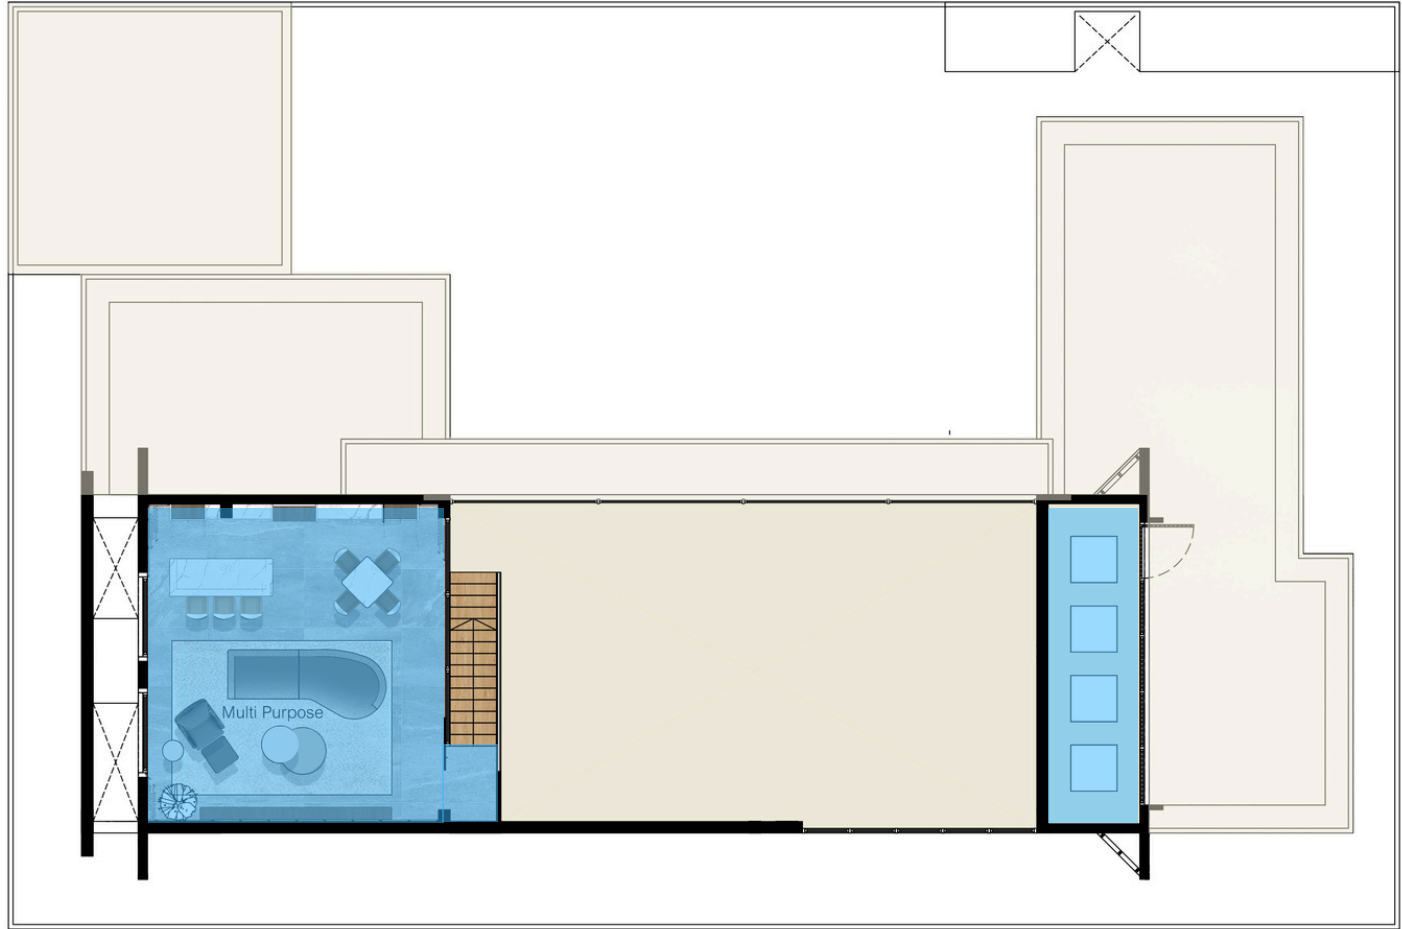

 POETRY
 ----- Space Area -----
 ONXY-B

1st
TYPE L (Onyx B)
Scale 1:100

1 st floor plan

2nd
TYPE L (Onyx B)
Scale 1:100
Type L

2 nd floor plan

POETRY
 ----- Space Area -----
 ONXY-B

1st TYPE L (Onyx B)
 Scale 1:100

1 st floor plan

492.20 sq.m.

2nd TYPE L (Onyx B)
 Scale 1:100
 Type L

2 nd floor plan

68.80 sq.m.

561.000 sq.m.

97.660 sq.m.

POETRY
 ----- Space Area -----
ONYX - B