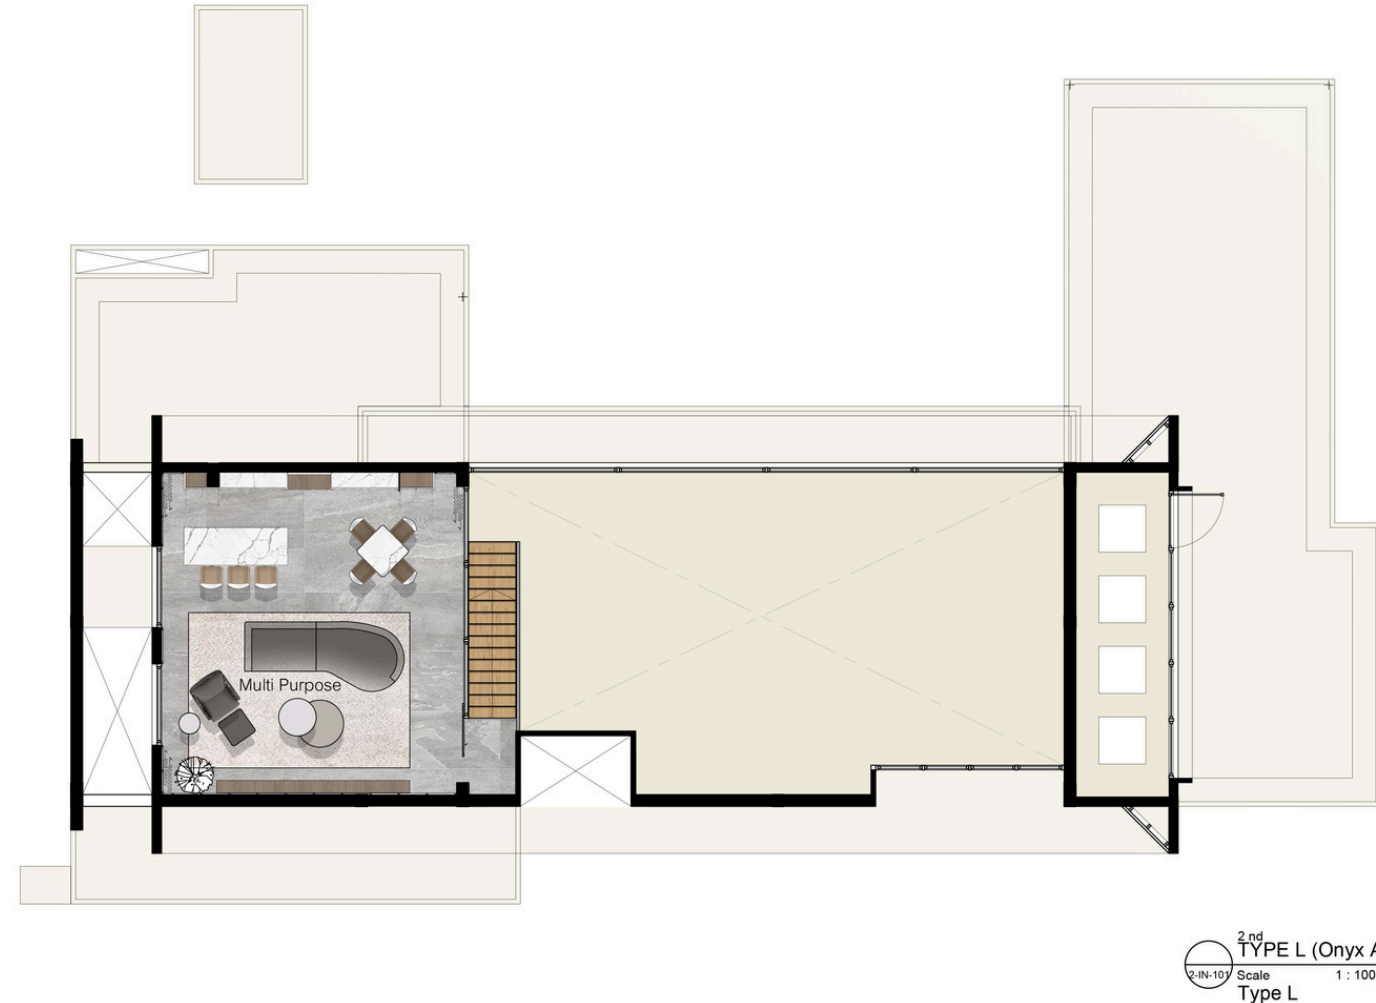

2 n d f l o o r p l a n

2nd
Type M (Pearl)
1 : 75

 POETRY
 ----- Space Area -----
ONYX-A

 1st
TYPE L (Onyx A)
 Scale 1 : 100

1 st floor plan

 2nd
TYPE L (Onyx A)
 Scale 1 : 100
 Type L

2 nd floor plan

POETRY
 ----- Space Area -----
ONYX-A

18/07/24

N

1 st floor plan

488.65 sq.m.

2 nd floor plan

68.80 sq.m.

 557.45 sq.m.

 102.750 sq.m.