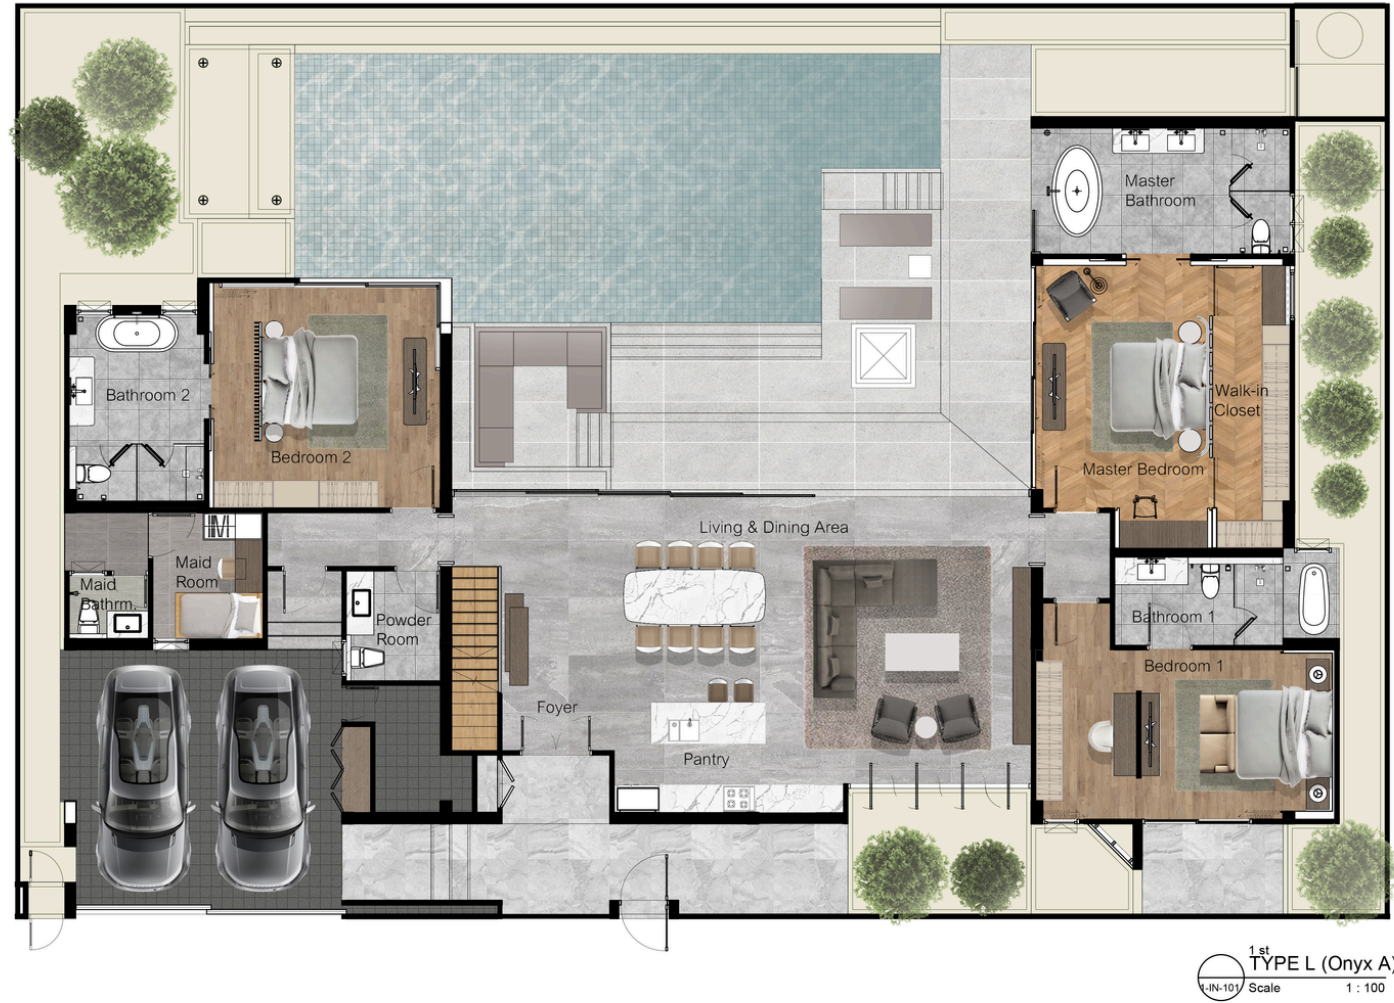

467.000 sq.m.

2nd Type M (Pearl)
1:75

2 nd floor plan

52.750 sq.m.

-  528.750 sq.m.
-  140.750 sq.m.

POETRY

----- Space Area -----

PEARL

2 n d f l o o r p l a n

2nd
Type M (Pearl)
1 : 75

 POETRY
 ----- Space Area -----
ONYX-A

 1st
TYPE L (Onyx A)
 Scale 1 : 100

1 st floor plan

 2nd
TYPE L (Onyx A)
 Scale 1 : 100
 Type L

2 nd floor plan

POETRY
 ----- Space Area -----
ONYX-A

18/07/24

N

1 st floor plan

488.65 sq.m.

2 nd floor plan

68.80 sq.m.

 557.45 sq.m.

 102.750 sq.m.