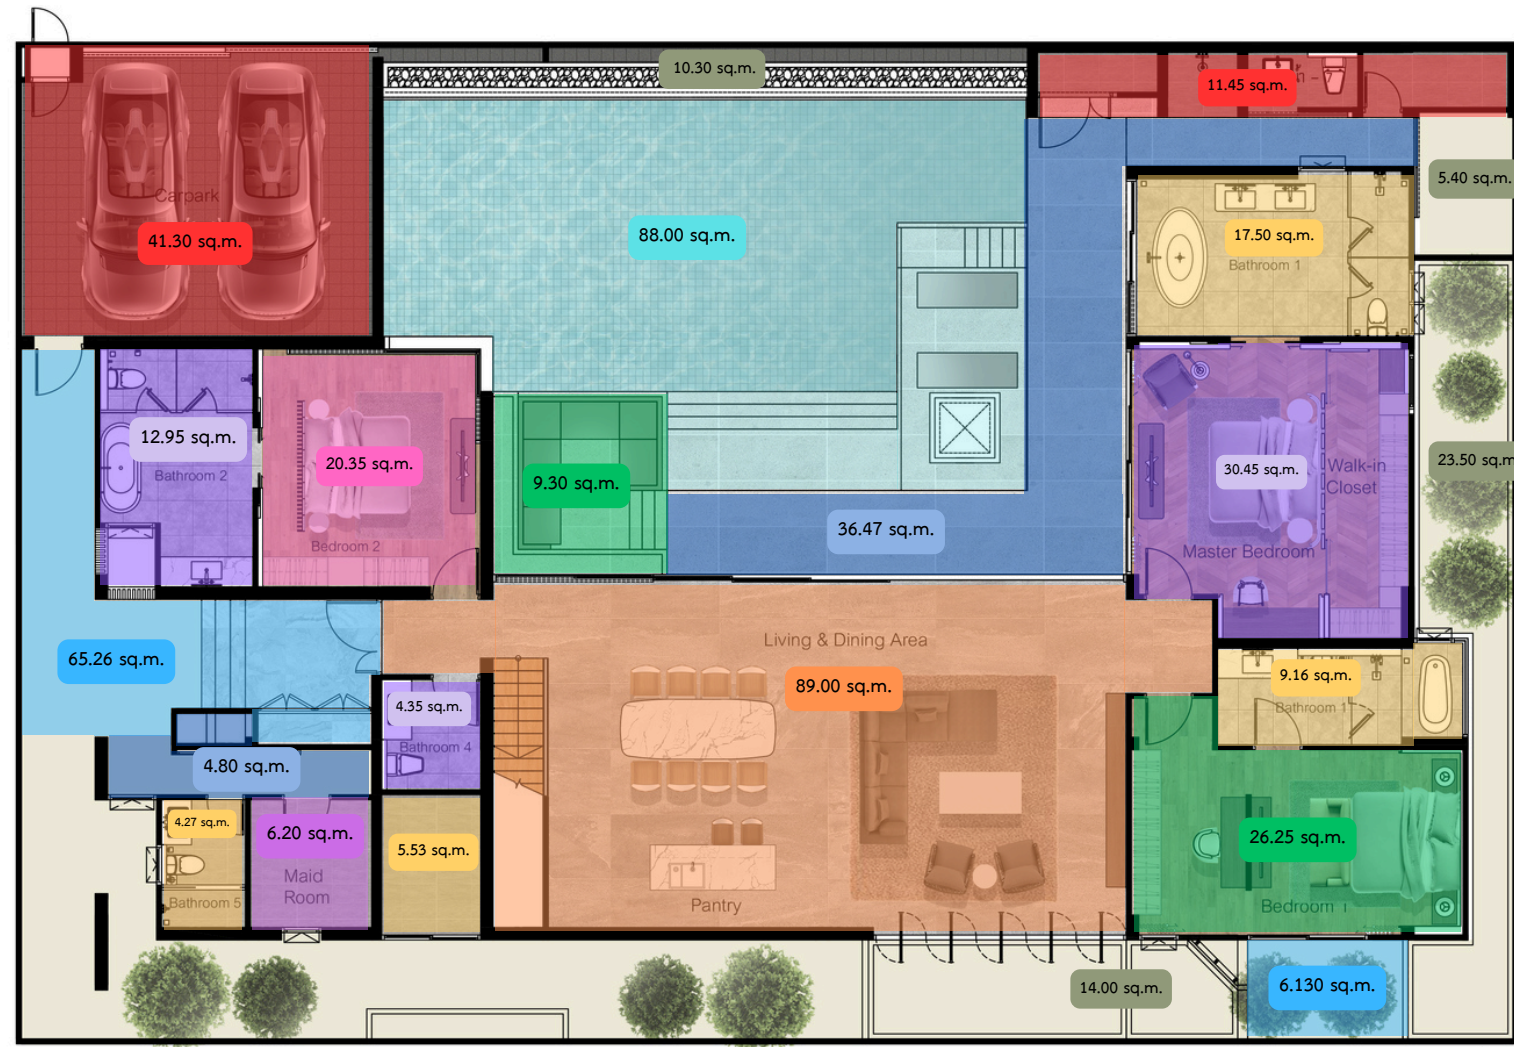

 POETRY
 ----- Space Area -----
 ONXY-B

1st
TYPE L (Onyx B)
Scale 1:100

1 st floor plan

2nd
TYPE L (Onyx B)
Scale 1:100
Type L

2 nd floor plan

POETRY
 ----- Space Area -----
 ONXY-B

1st TYPE L (Onyx B)
 Scale 1:100

1 st floor plan

492.20 sq.m.

2nd TYPE L (Onyx B)
 Scale 1:100
 Type L

2 nd floor plan

68.80 sq.m.

561.000 sq.m.

97.660 sq.m.

POETRY
 ----- Space Area -----
ONYX - B

1st
TYPE L (Onyx B)
 Scale 1 : 100

1 s t f l o o r p l a n

POETRY

----- Space Area -----

ONXY-B

2nd
TYPE L (Onyx B)
Scale 1 : 100
Type L

2 n d f l o o r p l a n