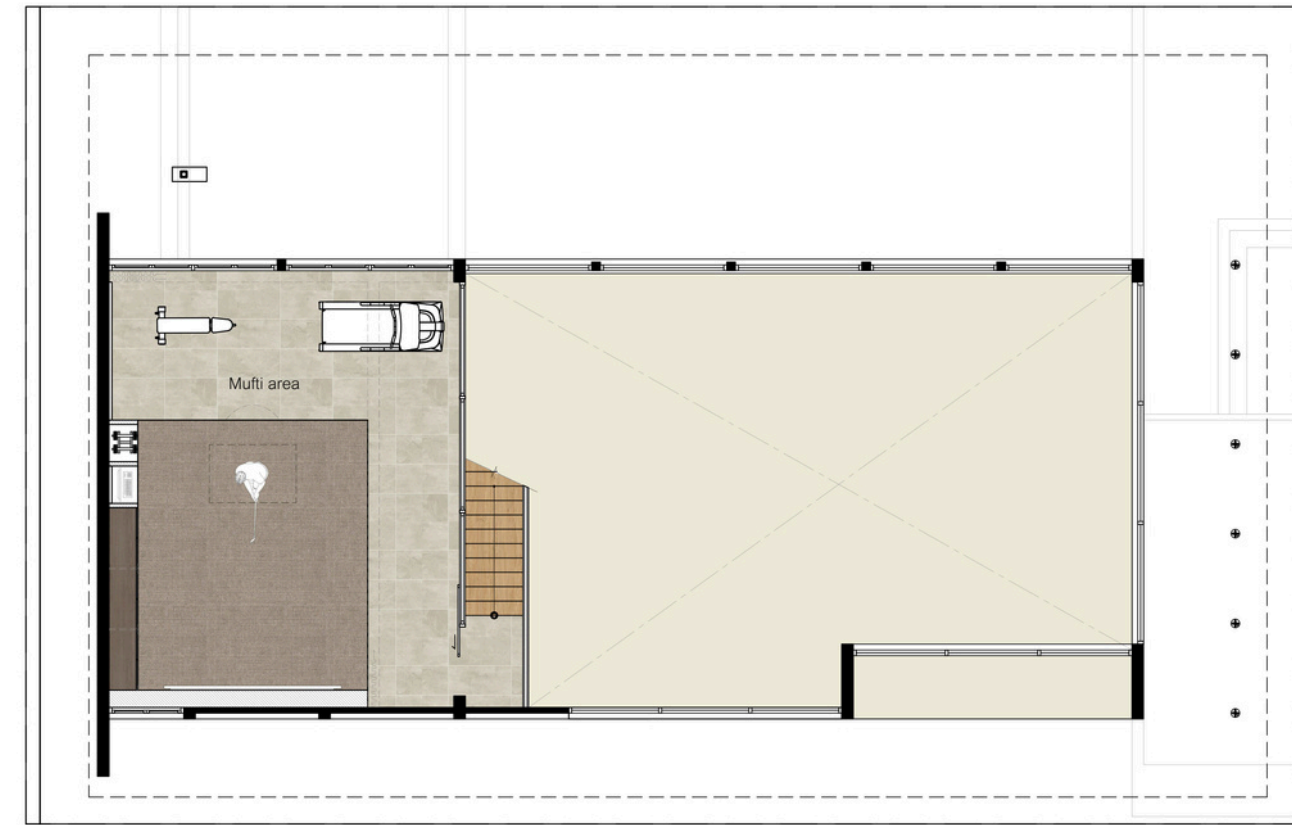

POETRY

----- Space Area -----

พื้นที่อาคาร Poetry

Pearl 528.750 sq.m.

Onyx A 557.450 sq.m.

Onyx B 561.000 sq.m

 POETRY
 ----- Space Area -----
 PEARL

1st
Type M (Pearl)
1:100

1 st floor plan

2nd
Type M (Pearl)
1:75

2 nd floor plan

POETRY
 ----- Space Area -----
PEARL

18/07/24

N

1st Type M (Pearl)
1:100

1 st floor plan

467.000 sq.m.

2nd Type M (Pearl)
1:75

2 nd floor plan

52.750 sq.m.

-  528.750 sq.m.
-  140.750 sq.m.

POETRY

----- Space Area -----

PEARL

18/07/24

N

1 st floor plan

488.65 sq.m.

2 nd floor plan

68.80 sq.m.

 557.45 sq.m.

 102.750 sq.m.